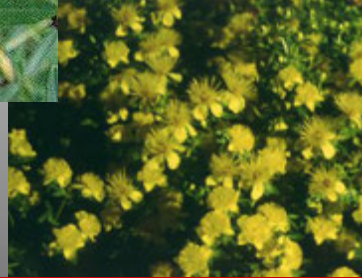

Scientific Name: *Fothergilla gardenii*
Common Name: dwarf fothergilla

IOWA STATE UNIVERSITY
University Extension

DEPARTMENT OF
HORTICULTURE

IOWA NURSERY &
LANDSCAPE
ASSOCIATION

Scientific Name: *Hypericum kalmianum*
Common Name: St. Johnswort