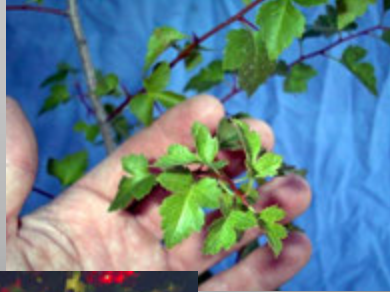

Scientific Name: *Crataegus phaenopyrum*
Common Name: Washington hawthorn