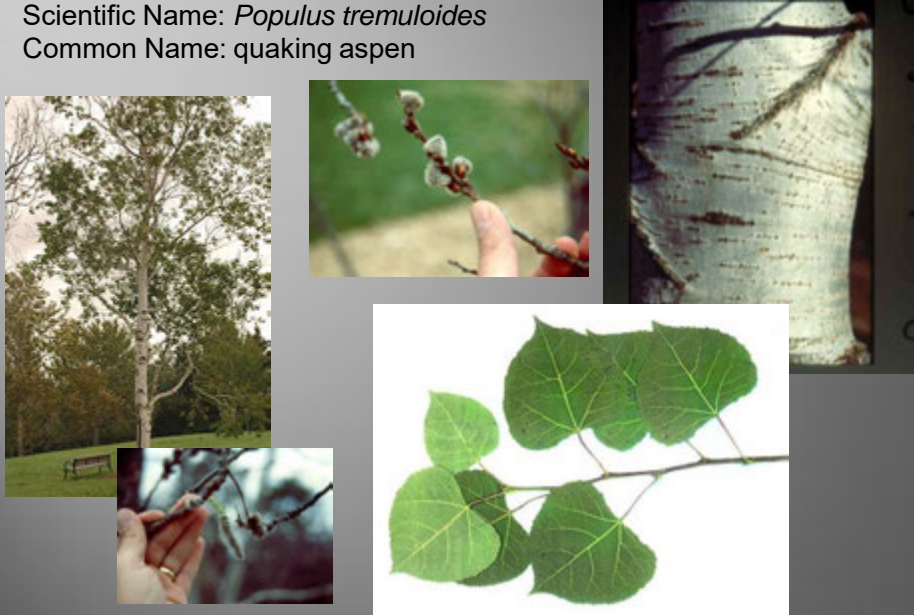

Scientific Name: *Nyssa sylvatica*
Common Name: black gum

IOWA STATE UNIVERSITY
University Extension

DEPARTMENT OF
HORTICULTURE

IOWA NURSERY &
LANDSCAPE
ASSOCIATION

Scientific Name: *Populus tremuloides*
Common Name: quaking aspen