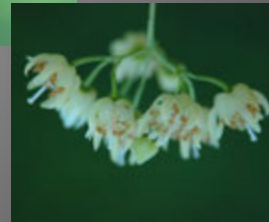

IOWA STATE UNIVERSITY
University Extension

DEPARTMENT OF
HORTICULTURE

IOWA NURSERY &
LANDSCAPE
ASSOCIATION

Scientific Name: *Tilia americana*
Common Name: American linden