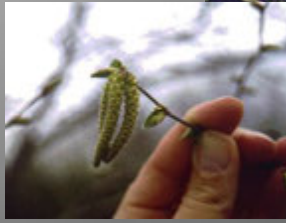

Scientific Name: *Ostrya virginiana*
Common Name: American hophornbeam

IOWA STATE UNIVERSITY
University Extension

DEPARTMENT OF
HORTICULTURE

IOWA NURSERY &
LANDSCAPE
ASSOCIATION

Scientific Name: *Phellodendron amurense*
Common Name: Amur corktree