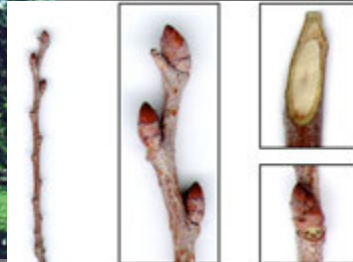

IOWA STATE UNIVERSITY
University Extension

DEPARTMENT OF
HORTICULTURE

IOWA NURSERY &
LANDSCAPE
ASSOCIATION